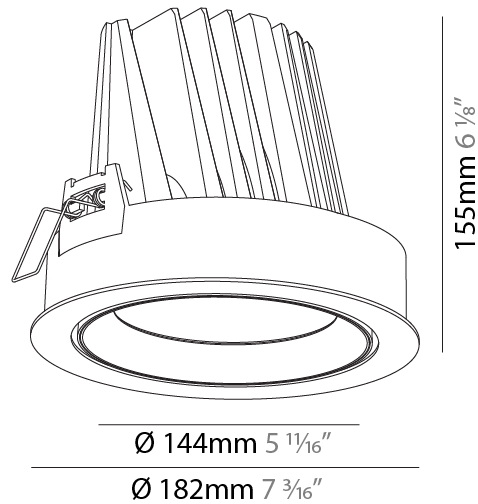

GENERAL

Series: Mechaniq Round
Brand: Prolicht
Division: Architectural
Mounting Type: Recessed
Mounting Location: Ceiling
Subcategory: Downlight

PHYSICAL

Shape: Round
Diameter (mm): 182
Diameter (in): 7 3/16
Height (mm): 155
Height (in): 6 1/8
Ceiling Thickness (mm): 10 / 12.5 / 15
Ceiling Thickness (in): 3/8 or 1/2 or 9/16
Min. Recessing Depth (mm): 180
Min. Recessing Depth (in): 7 1/16
Light Distribution: Adjustable / Downlight
Weight (kg): 1.727
Weight (lbs): 3.81
Fixture Finish: SSR / BKV / CWI / CRY / HAB / UFT / ITA / RUA / FTG / MYG / LOD / PUS / FRO / FUP / KIA / POP / BLS / SPG / MEY / GOH / GUM / CHC / COM / ABZ / JAG / OBR / MOS / ROR
Fixture Material: Aluminum Die Cast
Cut-out Measurements: 180mm / 7 1/16"

ELECTRICAL

Lamp Type: LED (Zhaga Standard)
Total Output Wattage (W): 21.2
Dimming: Tri-Mode (Non-Dimming and Phase Dimming (120Vac only) and 0-10V Dimming)
Driver Included: No
Driver Location: Recessed Housing
Driver Type: Constant Current - Universal
Housing: See components
Input Voltage (V): 120 - 277
Constant Current (MA): 700

LED

Number of LEDs: 1
Color Temperature (°K): 2700 / 3000 / 3500 / 4000
Max. Delivered Lumen (lm): 1440 / 1490 / 1568 / 1600
CRI: >90 CRI
Lamp Life (hrs): 50000

OPTICAL

Reflector°: 8
Adjustability: Rotational 355°; Tilt 30°

RATINGS AND CERTIFICATIONS

Certified By: Certified for North American Standards
IP rating: IP20

PROJECT
TYPE
SPECIFIER
QUANTITY
DATE

177mm 6 15/16"   180mm 7 1/16"   10 | 15mm 3/16" 9/16"   30°   355°

A