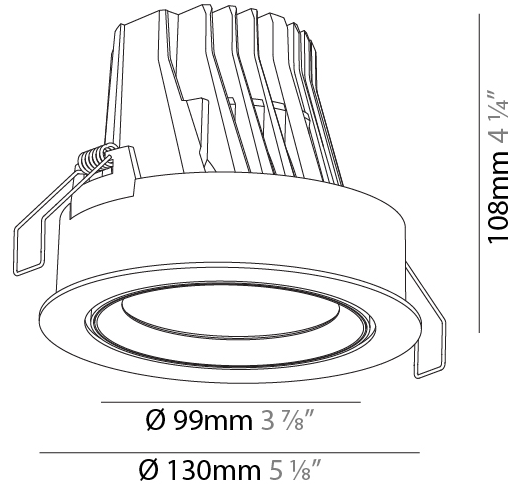

GENERAL

Series: Mechaniq Round
Brand: Prolicht
Division: Architectural
Mounting Type: Recessed
Mounting Location: Ceiling
Subcategory: Downlight

PHYSICAL

Shape: Round
Diameter (mm): 130
Diameter (in): 5 1/8
Height (mm): 108
Height (in): 4 1/4
Ceiling Thickness (mm): 10 / 12.5 / 15
Ceiling Thickness (in): 3/8 or 1/2 or 9/16
Min. Recessing Depth (mm): 130
Min. Recessing Depth (in): 5 1/8
Light Distribution: Adjustable / Downlight
Weight (kg): 0.707
Weight (lbs): 1.56
Fixture Finish: SSR / BKV / CWI / CRY / HAB / UFT / ITA / RUA / FTG / MYG / LOD / PUS / FRO / FUP / KIA / POP / BLS / SPG / MEY / GOH / GUM / CHC / COM / ABZ / JAG / OBR / MOS / ROR
Fixture Material: Aluminum Die Cast
Cut-out Measurements: 120mm / 4 3/4"

ELECTRICAL

Lamp Type: LED (Zhaga Standard)
Input Wattage (W): 28.6
Total Output Wattage (W): 26
Dimming: Tri-Mode (Non-Dimming and Phase Dimming (120Vac only) and 0-10V Dimming)
Driver Included: No
Driver Location: Recessed Housing
Driver Type: Constant Current - Universal
Driver Class: Class 2
Housing: See components
Input Voltage (V): 120 - 277
Constant Current (MA): 700

LED

Number of LEDs: 1
Color Temperature (°K): 2700 / 3000 / 3500 / 4000
Max. Delivered Lumen (lm): 2960 / 3030 / 3185 / 3250
CRI: >90 CRI
Lamp Life (hrs): 50000

OPTICAL

Reflector: 18 / 26 / 40
Adjustability: Rotational 355°; Tilt 30°

RATINGS AND CERTIFICATIONS

Certified By: Certified for North American Standards
IP rating: IP20