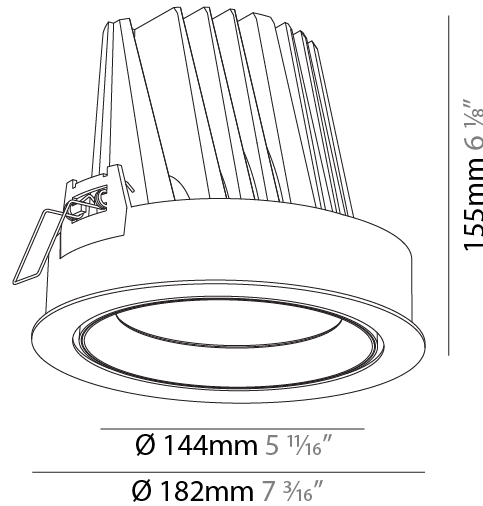

PHYSICAL

Shape: Round
Diameter (mm): 182
Diameter (in): 7 3/16
Height (mm): 155
Height (in): 6 1/8
Ceiling Thickness (mm): 10 / 12.5 / 15
Ceiling Thickness (in): 3/8 or 1/2 or 9/16
Min. Recessing Depth (mm): 180
Min. Recessing Depth (in): 7 1/16
Light Distribution: Adjustable / Downlight
Weight (kg): 1.736
Weight (lbs): 3.83
Fixture Finish: SSR / BKV / CWI / CRY / HAB / UFT / ITA / RUA / FTG / MYG / LOD / PUS / FRO / FUP / KIA / POP / BLS / SPG / MEY / GOH / GUM / CHC / COM / ABZ / JAG / OBR / MOS / ROR
Fixture Material: Aluminum Die Cast
Cut-out Measurements: 177mm / 6 15/16"

ELECTRICAL

Lamp Type: LED (Zhaga Standard)
Input Wattage (W): 46.2
Total Output Wattage (W): 41.9
Dimming: Tri-Mode (Non-Dimming and Phase Dimming (120Vac only) and 0-10V Dimming)
Driver Included: No
Driver Location: Recessed Housing
Driver Type: Constant Current - Universal
Driver Class: Class 2
Housing: See components
Input Voltage (V): 120 - 277
Constant Current (MA): 1050

LED

Number of LEDs: 1
Color Temperature (°K): 2700 / 3000 / 3500 / 4000
Max. Delivered Lumen (lm): 4030 / 4130 / 4342 / 4430
CRI: >90 CRI
Lamp Life (hrs): 50000

OPTICAL

Reflector: 12 / 24 / 40
Adjustability: Rotational 355°; Tilt 30°

RATINGS AND CERTIFICATIONS

Certified By: Certified for North American Standards
IP rating: IP20

PROJECT
TYPE
SPECIFIER
QUANTITY
DATE